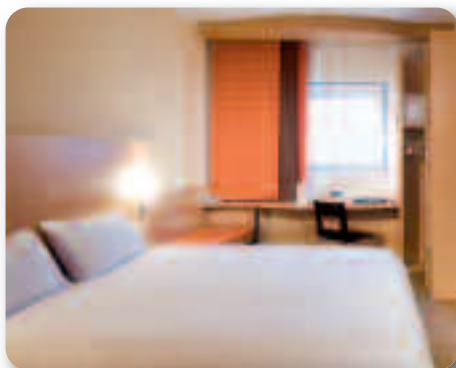

Great Services

- Reception 24/7
- Hot Food 24/7
- Breakfast 4am/12 noon
- Bar and Restaurant
- WiFi

Great Bedrooms

- 142 bedrooms
- **Bedrooms contain:** Double bed (Twin and Family rooms available) – Desk, chair and wardrobe – Pay TV and radio – Internet access – Direct dial telephone and modem point – Tea and coffee making facilities – En-suite with shower